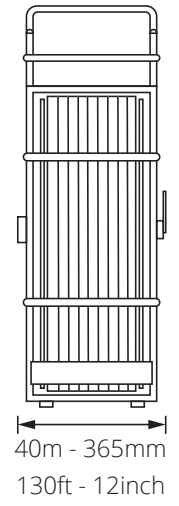

Push Camera Systems

112021 © 2022 Minicam

A **Halma** company

Minicam Ltd, Unit 33-35 Ravenscraig Road, Little Hulton, Salford, M38 9PU
Tel: + 44 (0) 1942 270524 • Email: info@minicam.co.uk
www.minicamgroup.com