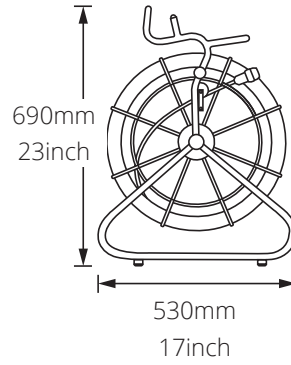

Push Camera Systems

112021 © 2022 Minicam

A **Halma** company

Minicam Ltd, Unit 33-35 Ravenscraig Road, Little Hulton, Salford, M38 9PU
Tel: + 44 (0) 1942 270524 • Email: info@minicam.co.uk
www.minicamgroup.com