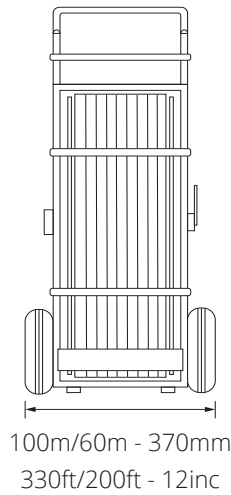

Push Camera Systems

112021 © 2022 Minicam

A **Halma** company

Minicam Ltd, Unit 33-35 Ravenscraig Road, Little Hulton, Salford, M38 9PU
Tel: + 44 (0) 1942 270524 • Email: info@minicam.co.uk
www.minicamgroup.com