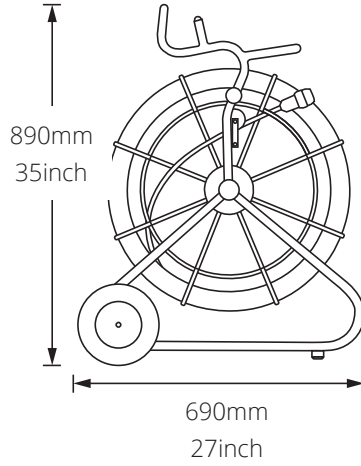

Push Camera Systems

112021 © 2022 Minicam

A **Halma** company

Minicam Ltd, Unit 33-35 Ravenscraig Road, Little Hulton, Salford, M38 9PU
Tel: + 44 (0) 1942 270524 • Email: info@minicam.co.uk
www.minicamgroup.com