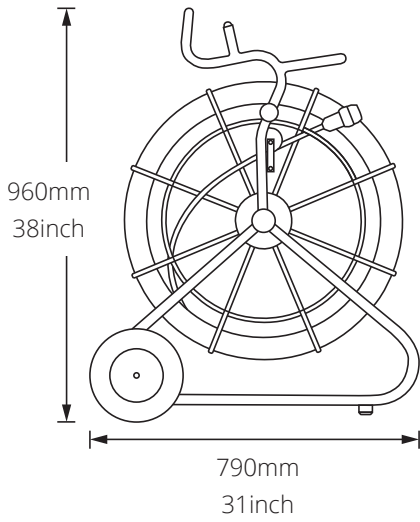

Push Camera Systems

112021 © 2022 Minicam

A **Halma** company

Minicam Ltd, Unit 33-35 Ravenscraig Road, Little Hulton, Salford, M38 9PU
Tel: + 44 (0) 1942 270524 • Email: info@minicam.co.uk
www.minicamgroup.com